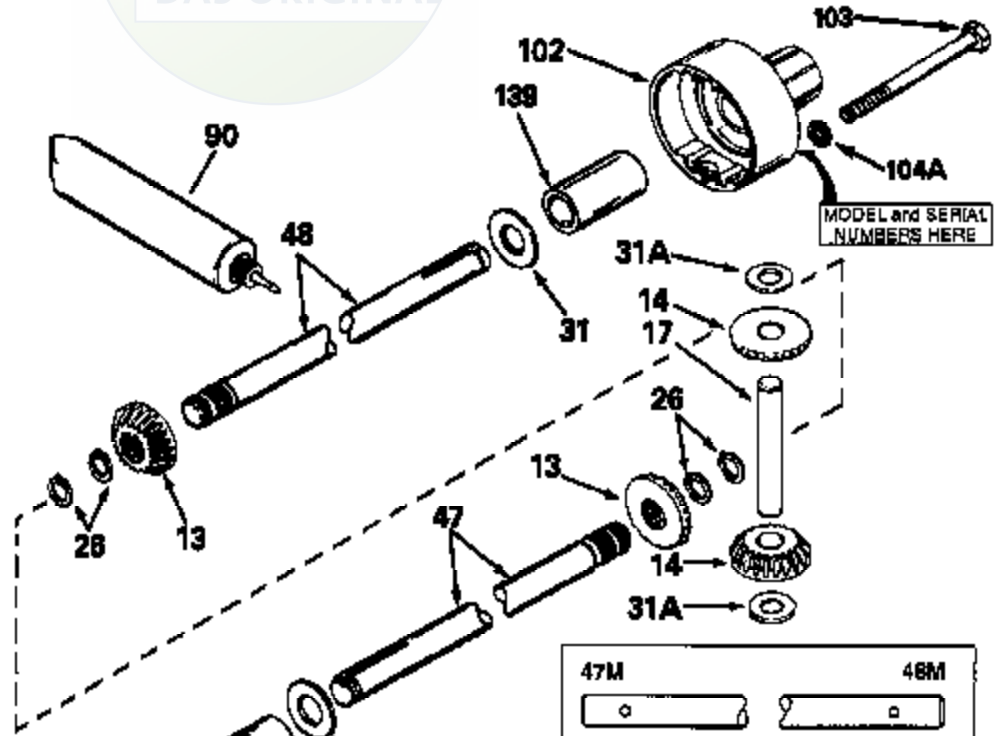

JOIST

SICHER IST DAS:
DAS ORIGINAL

47	48
47A	48A
47B	48B
47C	48C
47D	48D
47E	48E
47H	48H
47L	48L

MODEL and SERIAL
NUMBERS HERE

47M	48M
47P	48P
47R	48R
47V	48V
47W	48W
47X	48X

Ref #	Part Number	Qty	Description
13	778067		Gear, Bevel (16 teeth)
14	778068		Gear, Pinion (16 teeth)
17	786040		Pin, Drive
26	792018		Ring, Retaining
31	780001		Washer (3/4" ID x 1-1/2" OD x 1/16" t hick)
31A	780096		Washer, Thrust
47E	774267		Axle (10-1/8" long)
48E	774330		Axle (14-27/32" long)
82	786043		Sprocket. No Teeth 54. O.D. 8.823
82	786051		Sprocket. No Teeth 60. O.D. 9.841
82	786070		Sprocket. No Teeth 48. O.D. 7.920
82	786041A		Sprocket. No Teeth 45. O.D. 7.389
82	786042	100-171	Sprocket. No Teeth 40. O.D. 6.650
90	788067B	Peerless	Grease (32 oz. bottle Bentonite greas e)
101	774073		Differential Carrier Hsg (Incl. 137)
102	774073		Differential Carrier Hsg (Incl. 139)
103	792044		Screw, 5/16-18 x 4"
104A	792061		Washer, Flat, 5/16"
104	792042		Nut, Lock, 5/16-18 (Use as required)
137	780077		Bushing (3/4" ID x 1-1/16" OD x 2-1/1 6" long)
139	780077		Bushing (3/4 ID x 1-1/16" OD x 2-1/16 " long)